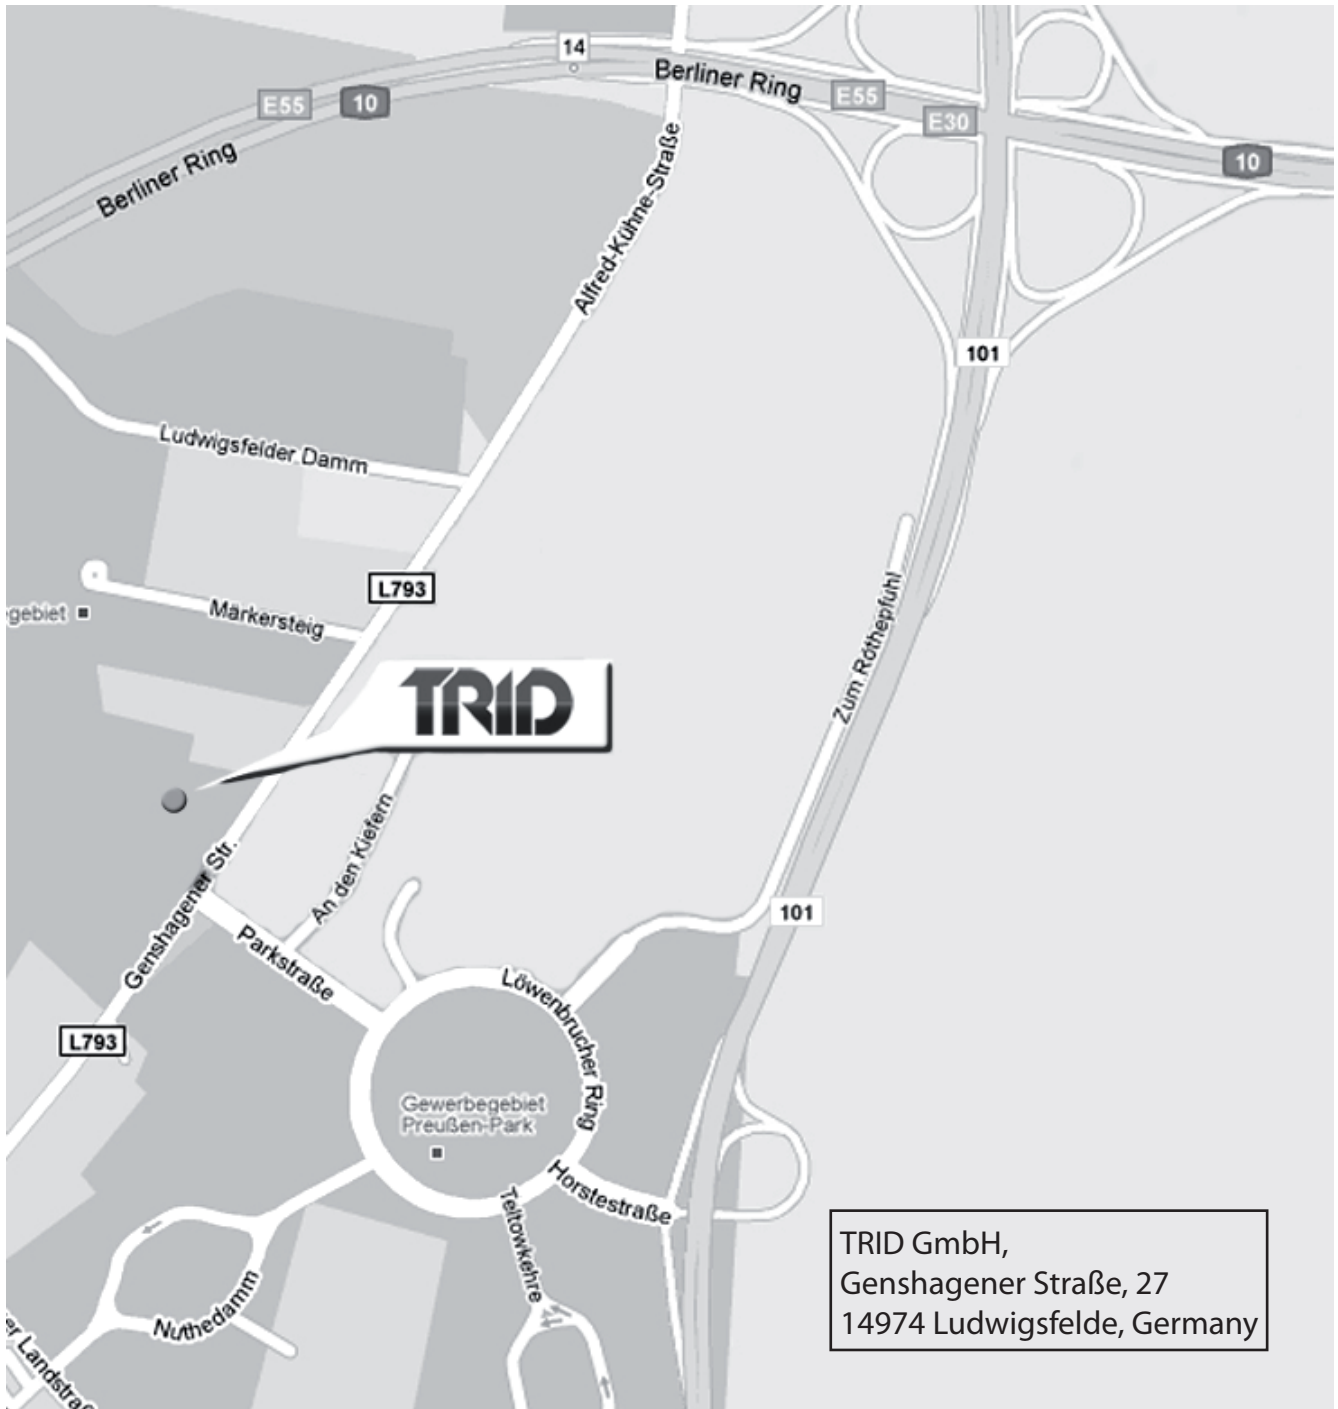

DELIVERY ADDRESS

TRID GmbH,
Genshagener Straße, 27
14974 Ludwigsfelde, Germany
person to contact:
Dennis Golz tel. +49 3378 206615

Cargoes are accepted

8:00 - 16:00

ESSENTIAL MARKING OF CARGOES

TRID GmbH for (_____ Name of your company _____)